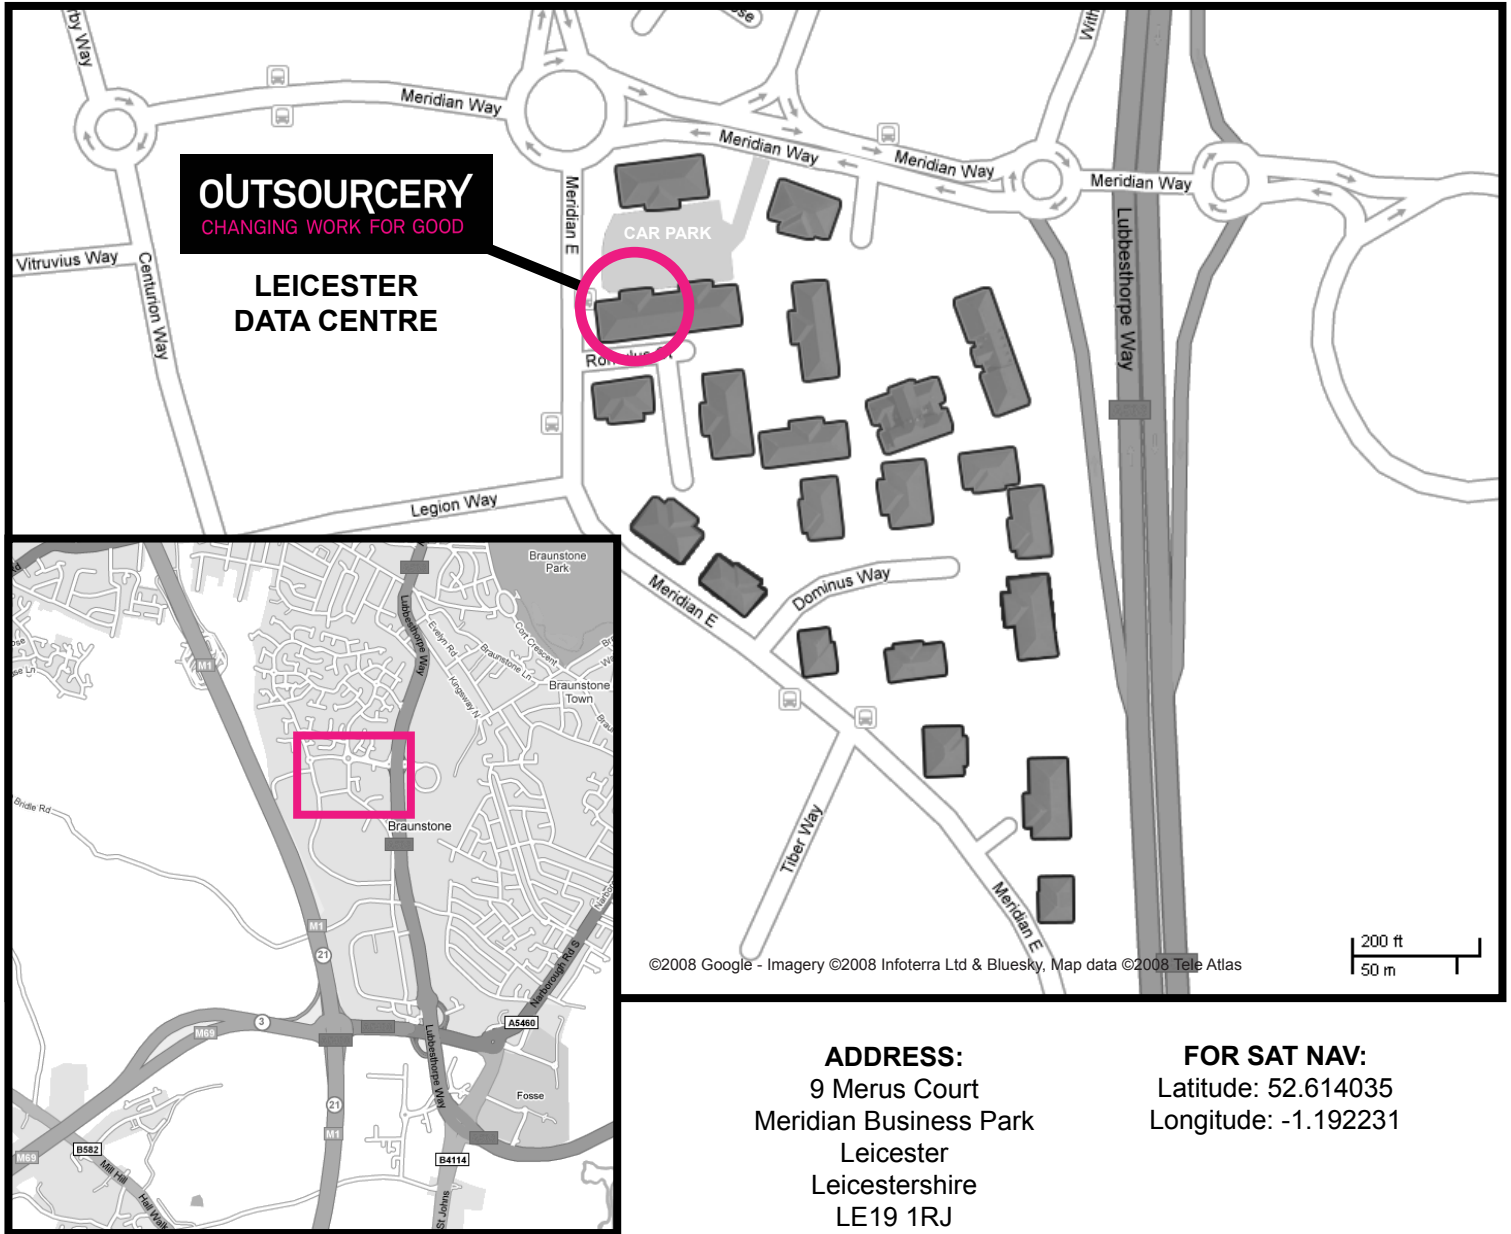

DIRECTIONS TO THE OUTSOURCERY LEICESTER DATA CENTRE

ADDRESS:
9 Merus Court
Meridian Business Park
Leicester
Leicestershire
LE19 1RJ

FOR SAT NAV:
Latitude: 52.614035
Longitude: -1.192231

HEADING SOUTH ON THE M1

Head south on M1 toward Exit 22
At junction 21, exit onto A5460 toward Leicester
Take the ramp
At the roundabout, take the 3rd exit onto A563/Lubbesthorpe Way
Take the exit.
At the roundabout, take the 1st exit onto Meridian Way
Take the second left side road to enter the Outsourcery car park

HEADING NORTH ON THE M1

Head north on M1
At junction 21, take the M69/A5460 exit to Coventry/Leicester
At the roundabout, take the 3rd exit onto A5460 heading to Leicester/A563
Take the ramp
At the roundabout, take the 3rd exit onto A563/Lubbesthorpe Way
Take the exit.
At the roundabout, take the 1st exit onto Meridian Way
Take the second left side road to enter the Outsourcery car park

HEADING NORTH-EAST ON THE M69

Head northeast on M69
At the roundabout, take the 2nd exit onto A5460 heading to Leicester/A563
Take the ramp
At the roundabout, take the 3rd exit onto A563/Lubbesthorpe Way
Take the exit.
At the roundabout, take the 1st exit onto Meridian Way
Take the second left side road to enter the Outsourcery car park